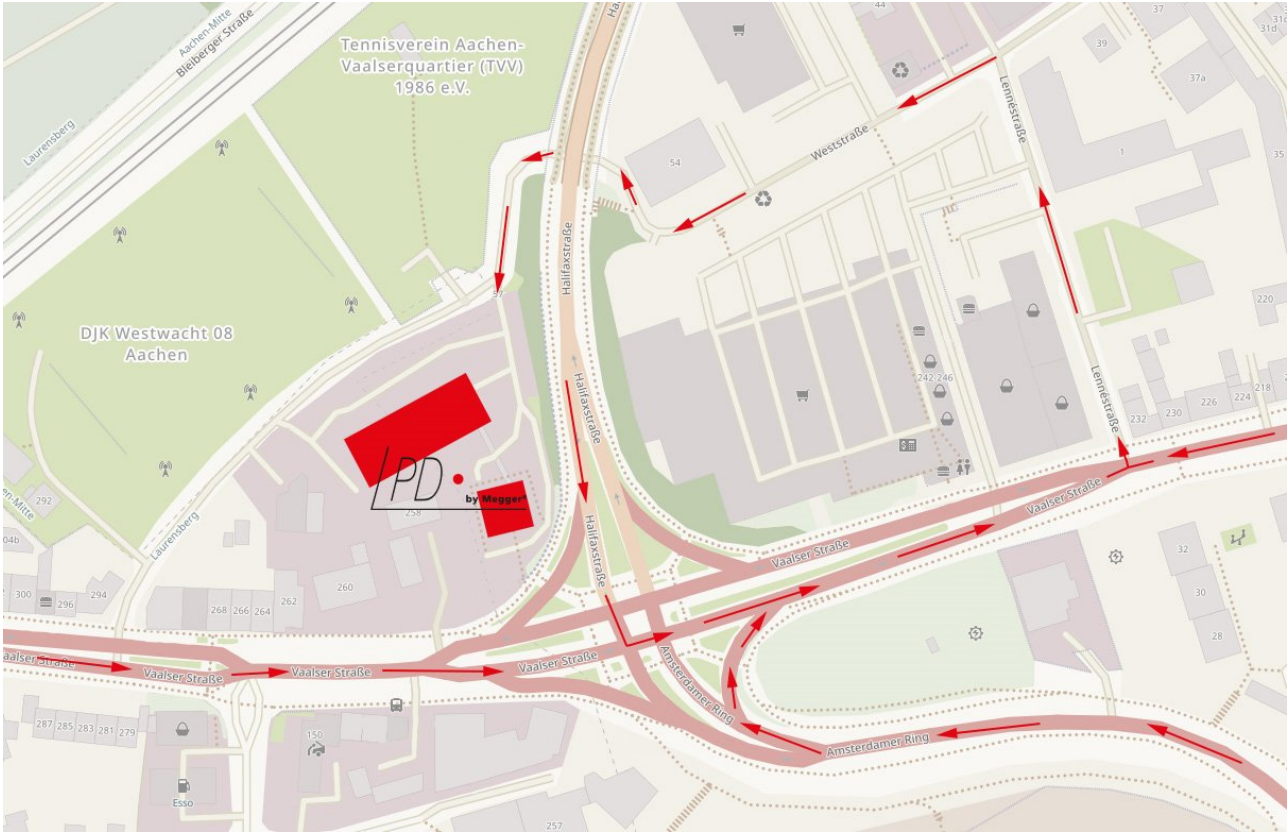

Your Way to Power Diagnostix by Car

Aachen

Surroundings of PDIX

If you use an automotive navigation system, please use the following address:

Power Diagnostix
Weststrasse 57
52074 Aachen