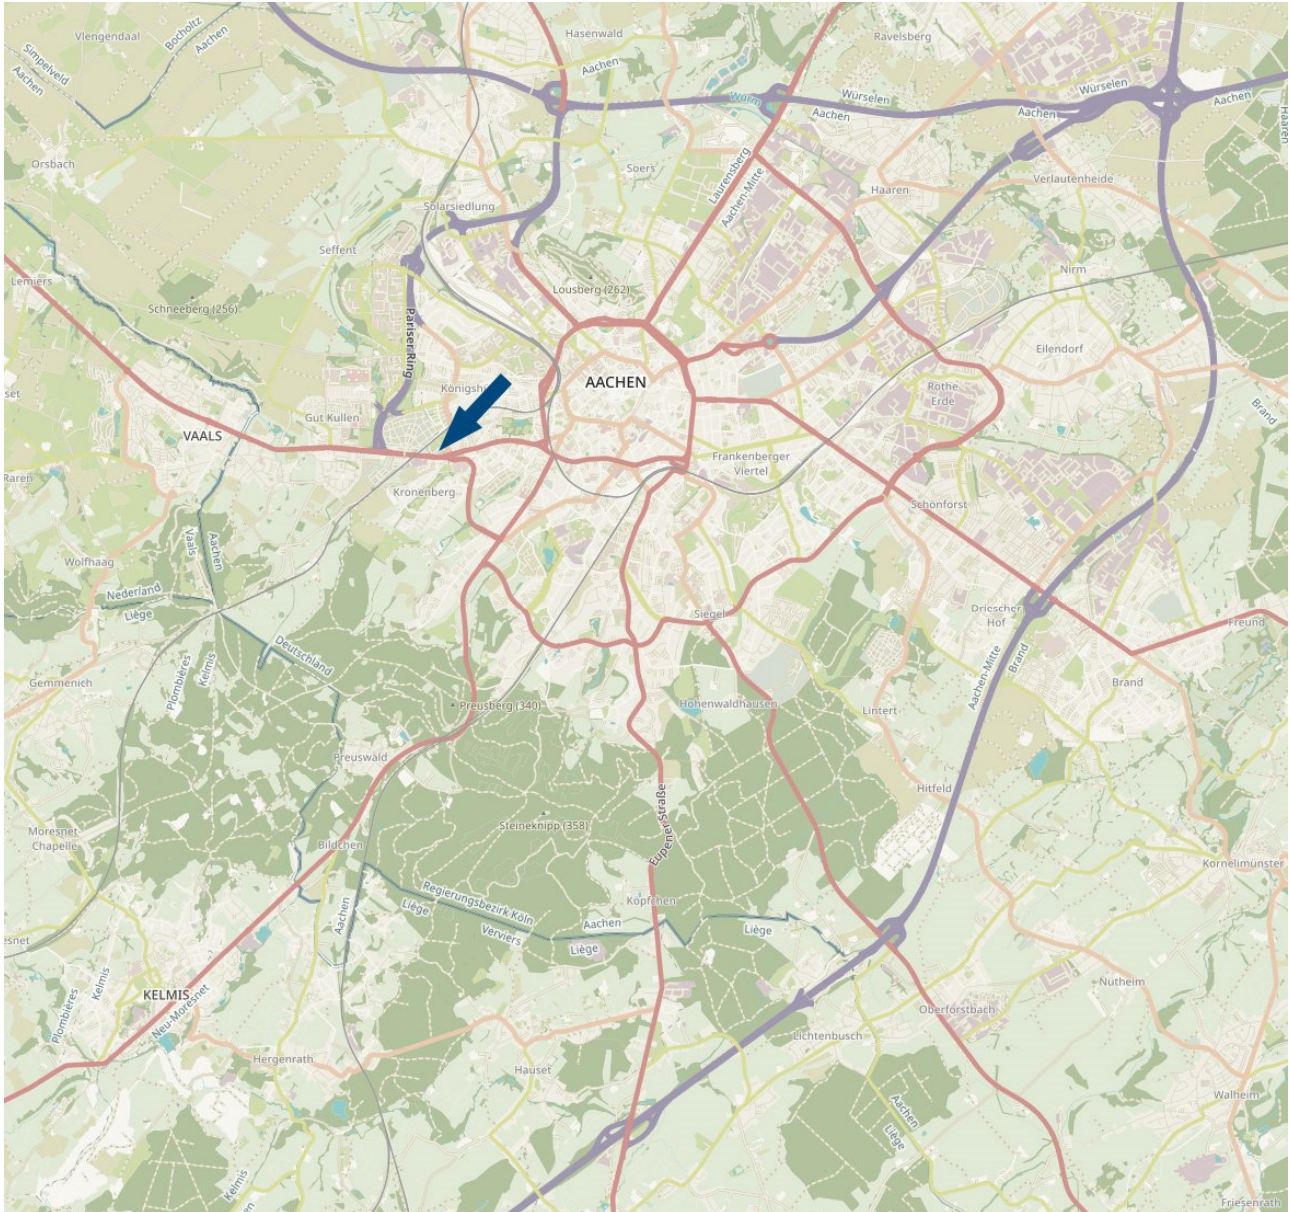

Your Way to Power Diagnostix by Car

Aachen

Surroundings of PDIX

If you use an automotive navigation system, please use the following address:

Power Diagnostix
Weststrasse 57
52074 Aachen